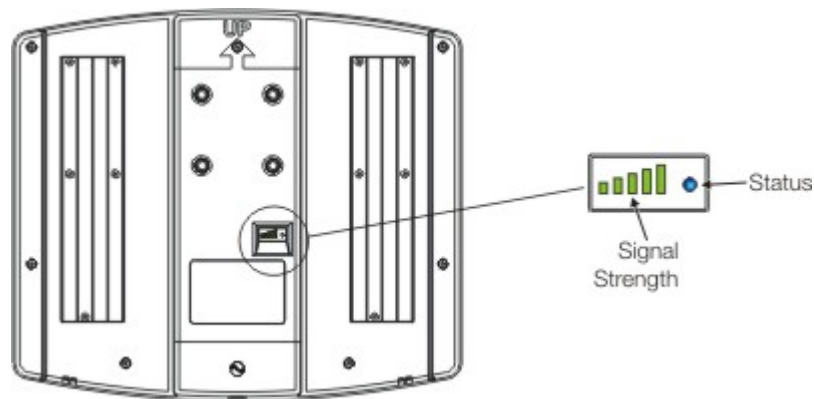

SpotCell 2500Xe indicator change

This bulletin is to inform you about a change in the color of the signal strength and coverage level indicators on the SpotCell 2500Xe.

The 2500Xe has up until now, had blue signal strength and coverage level indicators. As a result of a manufacturing change, the colour of these indicators is now green.

The meaning of the bars has not changed and the system status LED colors will remain the same.

Although most of the SpotCell 2500Xe units that are now shipping will have the new green indicator bars, some units that were manufactured before the change are still in stock and will continue to be deployed until inventory runs out.