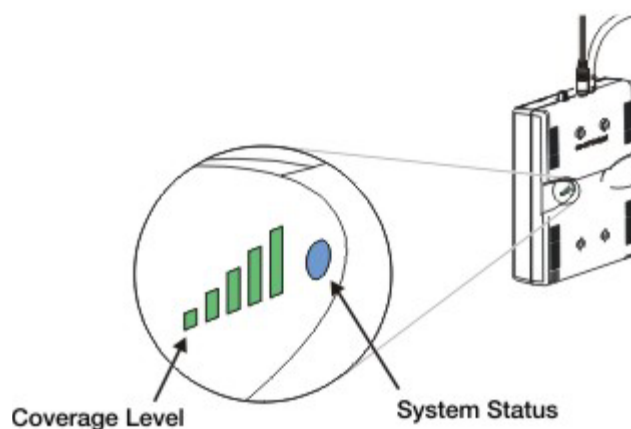

SpotCell 2500Xe indicator change

This bulletin is to inform you about a change in the color of the signal strength and coverage level indicators on the SpotCell 2500Xe.

The 2500Xe has up until now, had blue signal strength and coverage level indicators. As a result of a manufacturing change, the colour of these indicators is now green.

The meaning of the bars has not changed and the system status LED colors will remain the same.

Although most of the SpotCell 2500Xe units that are now shipping will have the new green indicator bars, some units that were manufactured before the change are still in stock and will continue to be deployed until inventory runs out.